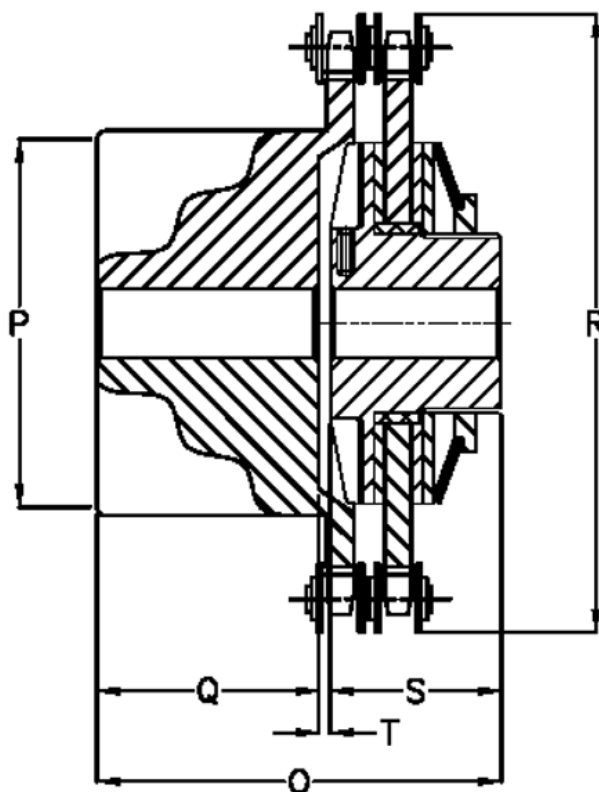

Data Sheet

Article number: 4600287

Description: Securex torque limiter C 28/40
0

Measures

Max angular displacement = 30
Max parallel displacement = 0.20
Max torque Nm = 28
Number of springs = 2
O = 55.0
P = 55
Q = 25.0
R = 75.2

S = 28
T = 2.0